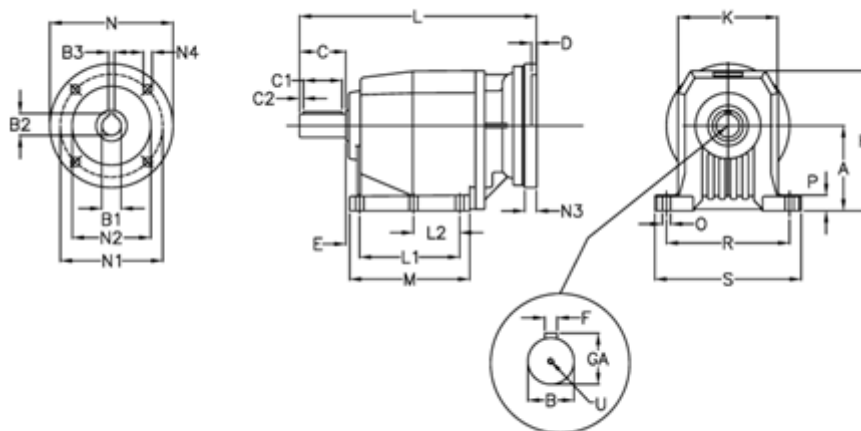

Article number: 40600801671260
 Description: Helical gearbox
 C802P-16,7-P180B5

Measures

A = 250	D = 6.0	L2 = 0.0	P = 35
B = 80	E = 33	M = 277.0	R = 370
B1 = 48	F = 22	N = 350	S = 440
B2 = 51.8	GA = 85.0	N1 = 300	U = M20x42
B3 = 14	H = 420	N2 = 250	
C = 140	K = 320	N3 = 23	
C1 = 110	L = 635.0	N4 = 18	
C2 = 15	L1 = 210.0	O = 26	